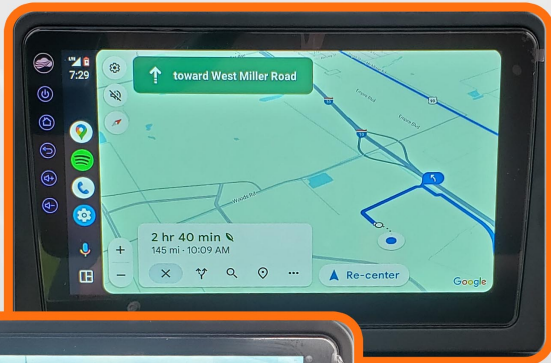

11" DASHBOARD DISPLAY TOUCH » SCREEN

NAVIGATION

BACK UP CAMERA