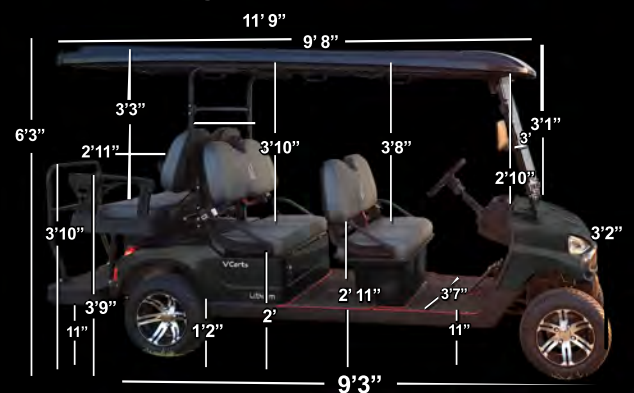

Color Options

Weight 1,175lbs (533kg)

+ LITHIUM-ION BATTERY **V³Power** Lithium-ion Batteries

- Single Module Battery
- Lithium-ion Battery Charger
- 48V, 108Ah 5Kw
- 12v Converter
- Maintenance Free
- 142lbs (64.4kg)