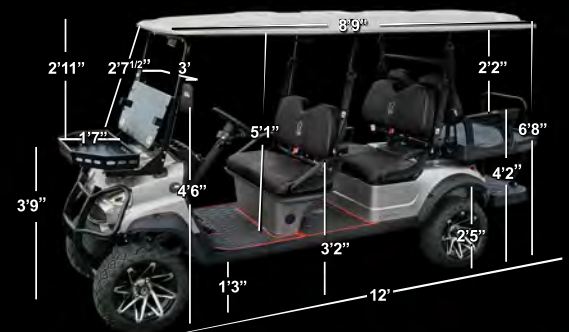

VC Limo | 6 Seater

Included Features & Options

48V 5Kw Motor	LED Head / Tail Lights
400A AC Controller	Electric Horn
Locking Gloveboxes	Battery Power Gauge
Galvanized Chassis	Turn Signals
6 Cup Holders	USB / 12v Auxiliary Port
Tinted Foldable Windshield	Blinking Hazard Lights
4" Lift Kit	Digital Speedometer
Off Road Bumpers	23"x10-12" Off Road Tires
Fold Down Rear Seat	Aluminum / Black Wheels
Standard Cart Body	Side Mirror Blinkers

Color Options

Weight 1,305lbs (590kg)

+ LITHIUM-ION BATTERY

- Single Module Battery
- Lithium-ion Battery Charger
- 48V, 186Ah 8.92Kwh
- 12v Converter
- Maintenance Free
- 224lbs (102kg)

VC Cruiser | 4 Seater

Color Options

Weight 1,125lbs (510kg)

+ LITHIUM-ION BATTERY

- Single Module Battery
- Lithium-ion Battery Charger
- 48V, 108Ah
- 12v Converter
- Maintenance Free
- 142lbs (64.4kg)

ECO 4 | 4 Seater

Included Features & Options

THE GOLF | 2 Seater

Included Features & Options

48V 5Kw Motor	Sand / Seed Dispenser
400A DC Controller	Beverage Cooler
Galvanized Chassis	Locking Glovebox
Standard Cart Body	Digital Speedometer
Tinted Foldable Windshield	Turn Signals
18" x 9.5 - 8" Turf Tires	Floor Mat
Aluminum / Black Wheels	Front Bumper
Electric Horn	Tool Kit
USB / 12v Auxiliary Port	Side Mirror Blinkers
LED Head / Tail Lights	Rear View Mirrors