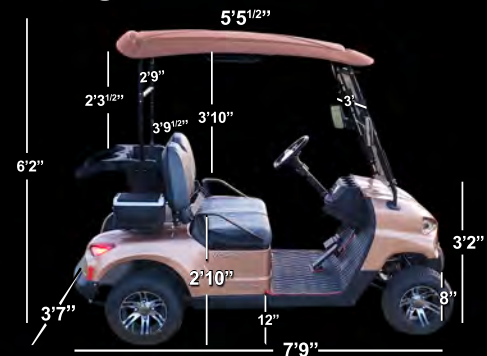

Color Options

Weight 960lbs (435.45kg)

+ LITHIUM-ION BATTERY **V³Power** Lithium-ion Batteries

- Single Module Battery
- Lithium-ion Battery Charger
- 48V, 108Ah 5Kw
- 12v Converter
- Maintenance Free
- 142lbs (64.4kg)