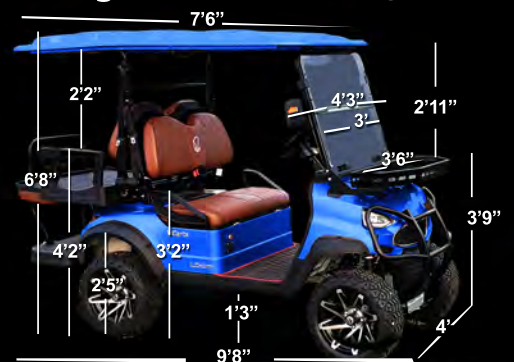

Color Options

Weight 1,305lbs (590kg)

+ LITHIUM-ION BATTERY

- Single Module Battery
- Lithium-ion Battery Charger
- 48V, 186Ah 8.92Kwh
- 12v Converter
- Maintenance Free
- 224lbs (102kg)

VC Cruiser | 4 Seater

Color Options

Weight 1,125lbs (510kg)

+ LITHIUM-ION BATTERY

- Single Module Battery
- Lithium-ion Battery Charger
- 48V, 108Ah
- 12v Converter
- Maintenance Free
- 142lbs (64.4kg)

ECO 4 | 4 Seater

Included Features & Options

48V 5Kw Motor	LED Head / Tail Lights
400A DC Controller	Electric Horn
On Board Charger	Battery Power Gauge
Galvanized Chassis	Turn Signals
6 Cup Holders	USB / 12v Auxiliary Port
Tinted Foldable Windshield	Locking Glovebox
Rear View Mirrors	Digital Speedometer
Contoured Bumper	21" x 9.5 - 8" Turf Tires
Fold Down Rear Seat	Aluminum / Black Wheels