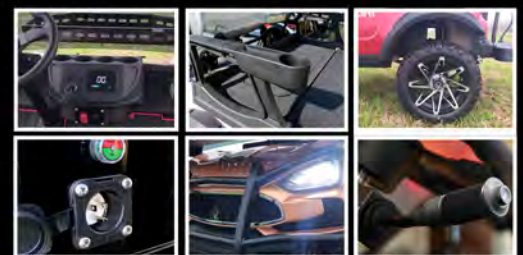

VC Limo | 6 Seater

Included Features & Options

48V 5Kw Motor	LED Head / Tail Lights
400A AC Controller	Electric Horn
Locking Gloveboxes	Battery Power Gauge
Galvanized Chassis	Turn Signals
6 Cup Holders	USB / 12v Auxiliary Port
Tinted Foldable Windshield	Blinking Hazard Lights
4" Lift Kit	Digital Speedometer
Off Road Bumpers	23"x10-12" Off Road Tires
Fold Down Rear Seat	Aluminum / Black Wheels
Standard Cart Body	Side Mirror Blinkers

Color Options

Weight 1,305lbs (590kg)

+ LITHIUM-ION BATTERY

- Single Module Battery
- Lithium-ion Battery Charger
- 48V, 186Ah 8.92Kwh
- 12v Converter
- Maintenance Free
- 224lbs (102kg)